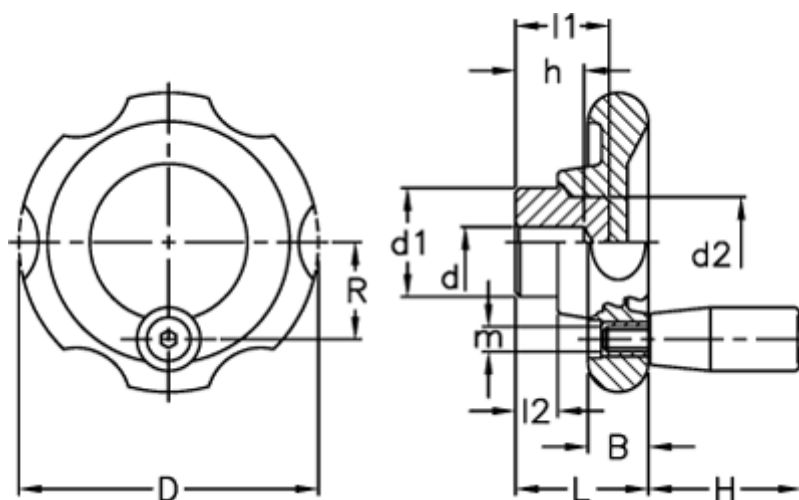

Data Sheet

Article number: 2302074621
Description: E+G Lobe knob
VL.140/130+I

Measures

B	= 22	l1 = 30
D	= 129	l2 = 13
D (tol. +0, tol. -0.1)	= 8	m = M8
d1	= 40	R = 43
d2	= 40	
H	= 65	
h	= 20	
L	= 47	